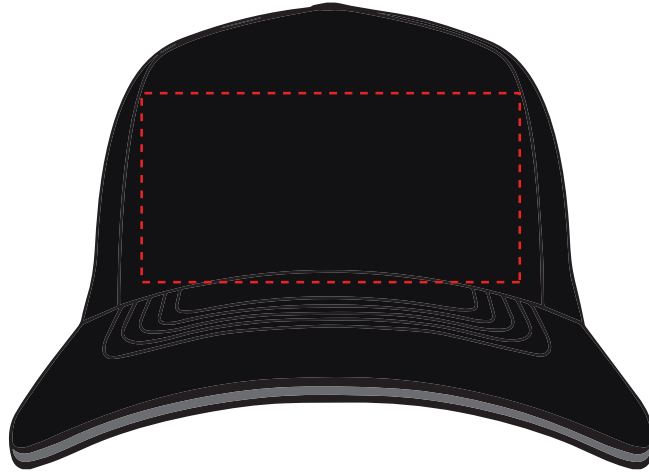

Your Ref:  
Our Ref:

Quantity:  
Version: 1

Product Code: CF1004  
Product Colour:

**PRINTING CONCERNS: PRINT MAY DISCOLOUR**

**PRODUCT INFO: DUE TO THE NATURE OF THE PRODUCT THE PRINT POSITION MAY VARY BY 10 - 20 MM**

**Madiera Thread Colour**

The dashed line is to demonstrate print area and will not appear on your printed item

- Colour 1
- Colour 1
- Colour 1
- Colour 1

ARTWORK SCALE 50%

ARTWORK SCALE 100%  
Max print area 100mm x 50mm